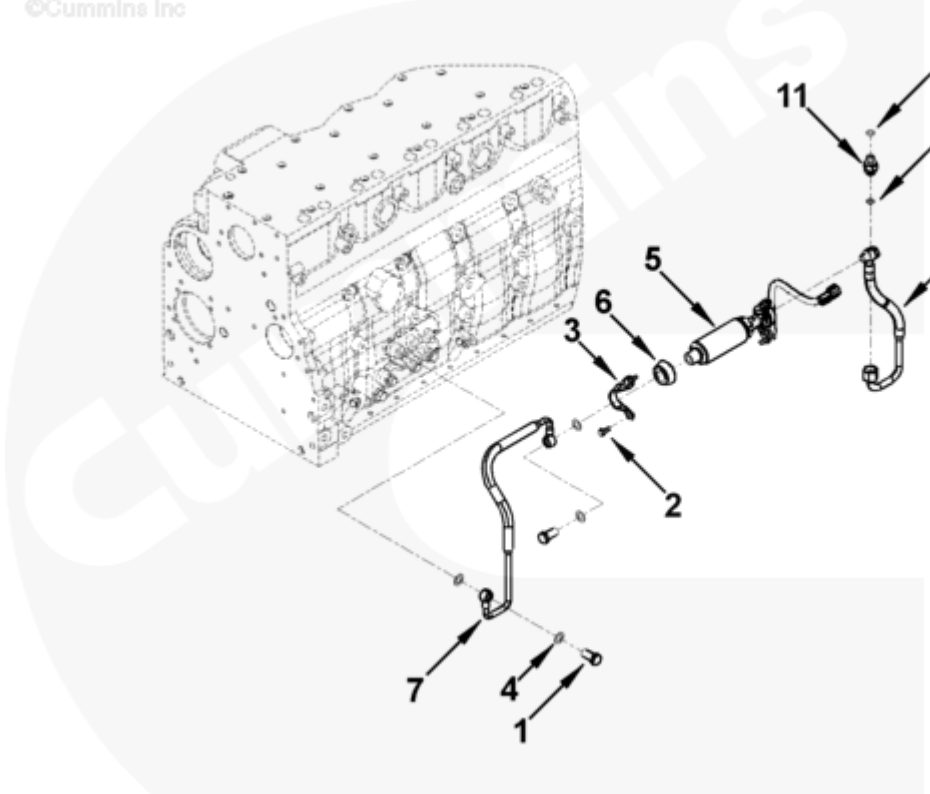

©Cummins Inc

fs901zq

[SMALL](#) | [MEDIUM](#) | [LARGE](#)

Cart	Ref No	Part Number	Part Description	Required	Remarks
View My Cart					
		FS9832-01	Fuel Transfer Pump		Fuel Transfer Pump...(More)

					Engine Cylinders: 6
					Engine Family: "B" Series
					Fuel Transfer Pump Voltage:
					12
<input type="checkbox"/>	1	3903035	Banjo Connector Screw	3	M12 X 1.50 X 24.
<input type="checkbox"/>	2	3913638	Hexagon Flange Head Cap Screw	4	M6 X 1.00 X 16.
<input type="checkbox"/>	3	3955110	Transfer Pump Bracket	2	
<input type="checkbox"/>	4	3963990	Sealing Washer	6	M12.
<input type="checkbox"/>		3968188	Fuel Transfer Pump	1	Service Topic TSB100798
<input type="checkbox"/>	5	3968187	Fuel Transfer Pump	1	
<input type="checkbox"/>	6	3955114	Vibration Isolator	2	
<input type="checkbox"/>	7	3972899	Flexible Hose	1	
<input type="checkbox"/>	8	3972900	Flexible Hose	1	
<input type="checkbox"/>		4016669	Male Union	1	
<input type="checkbox"/>	9	3678603	O-Ring Seal	1	
<input type="checkbox"/>	10	3922794	O-Ring Seal	1	
	11	4016670	Male Union	1	